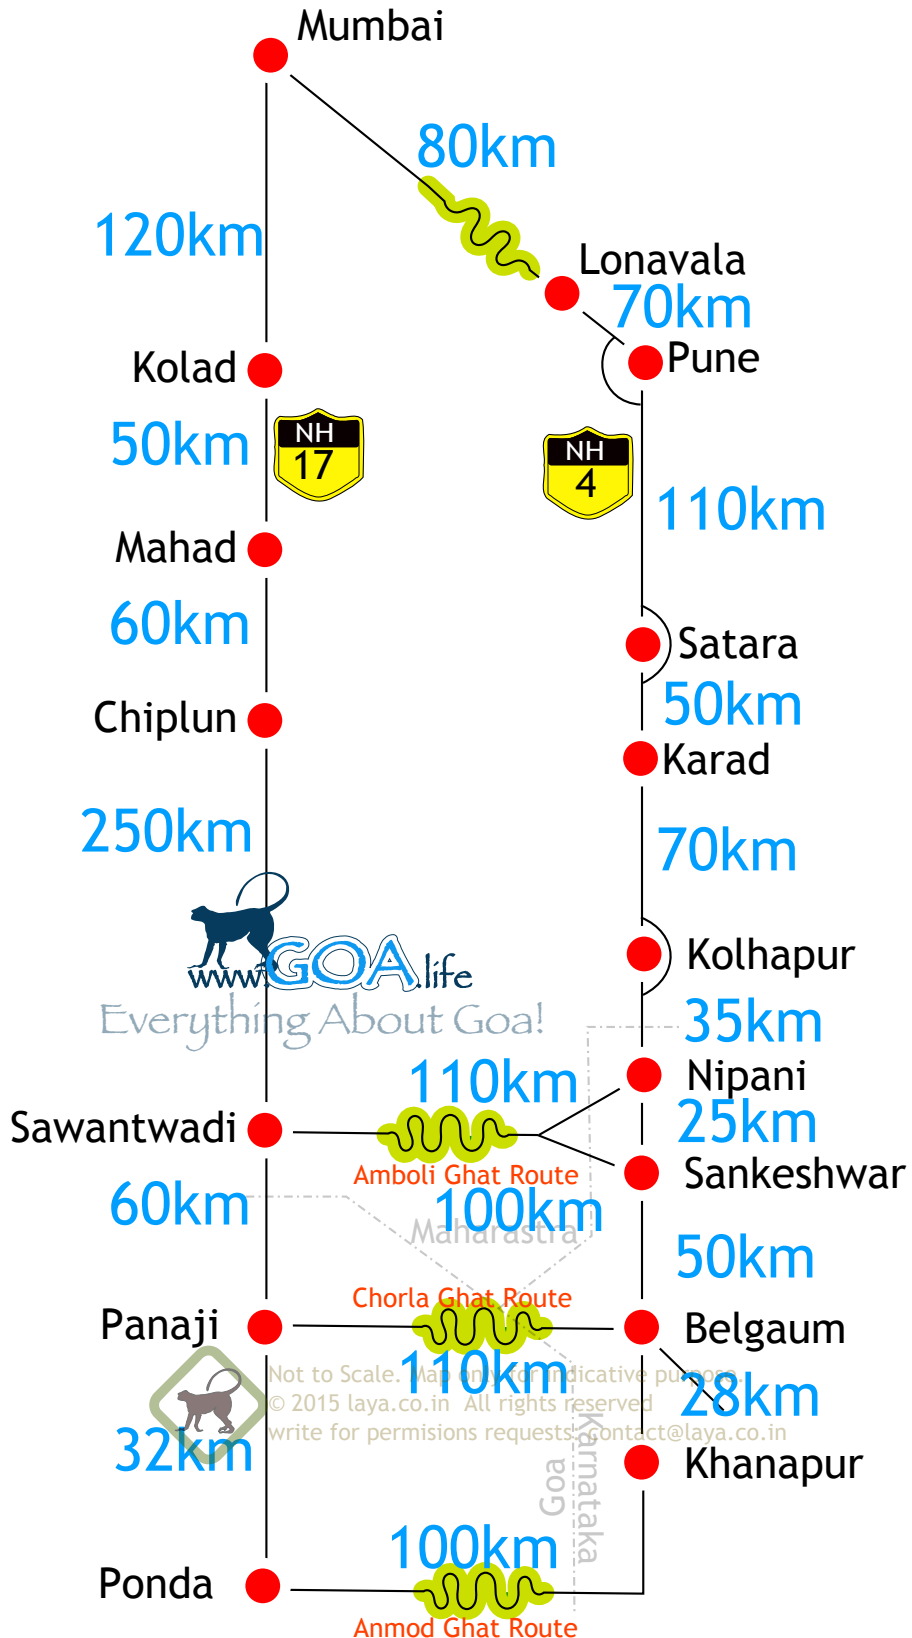

Route Map

Mumbai Pune Goa

Road Distances

Pune - Panaji : 450km

Mumbai - Panaji : 600km